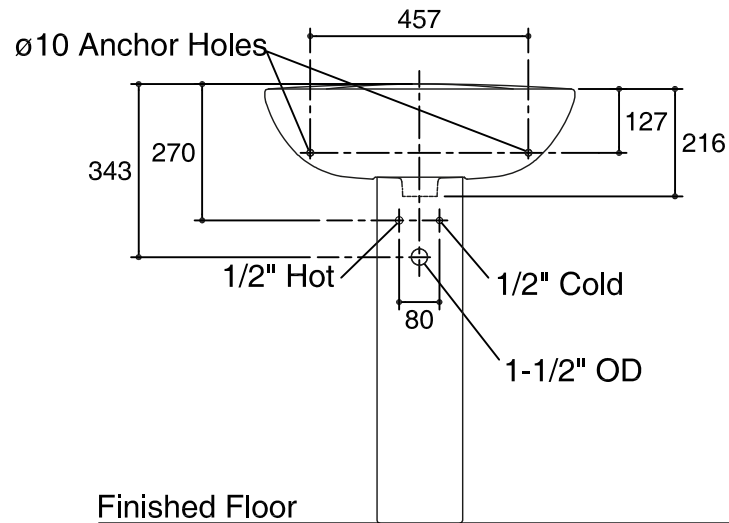

Dimensions are approximate.

Unit: mm.

K-2018X-1

K-2018X-8

SKU	K-2018X-0 , K-2019X-0
Name	FOLIO LAVATORY
Description	LAVATORIES

**KOHLER**

\* The recommended dimension for installation can be adjusted according to user preferences and layout.