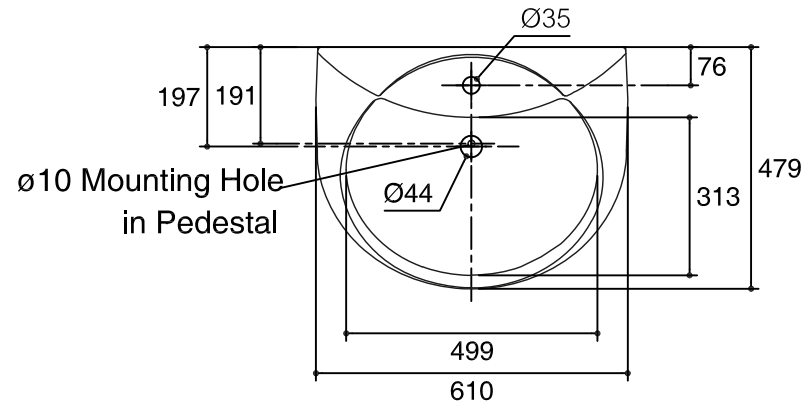

Dimensions are approximate.

Unit: mm.

K-2018X-1

K-2018X-8

SKU	K-2018X-0 , K-2019X-0
Name	FOLIO LAVATORY
Description	LAVATORIES

**KOHLER**

\* The recommended dimension for installation can be adjusted according to user preferences and layout.