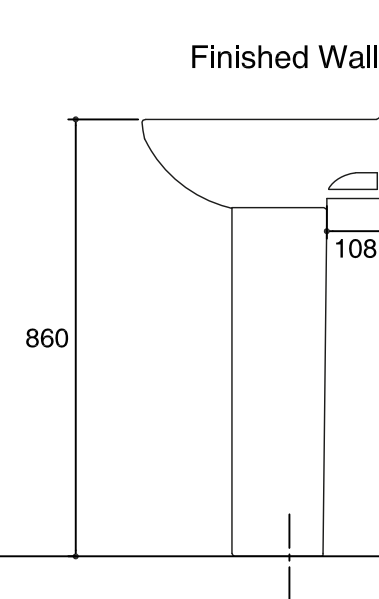

Dimensions are approximate.

Unit: mm.

K-2018X-1

K-2018X-8

SKU	K-2018X-0 , K-2019X-0
Name	FOLIO LAVATORY
Description	LAVATORIES

**KOHLER**

\* The recommended dimension for installation can be adjusted according to user preferences and layout.