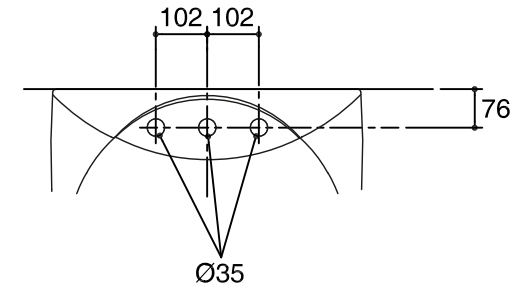

Dimensions are approximate.

Unit: mm.

K-2018X-1

K-2018X-8

SKU	K-2018X-0 , K-2019X-0
Name	FOLIO LAVATORY
Description	LAVATORIES

**KOHLER**

\* The recommended dimension for installation can be adjusted according to user preferences and layout.